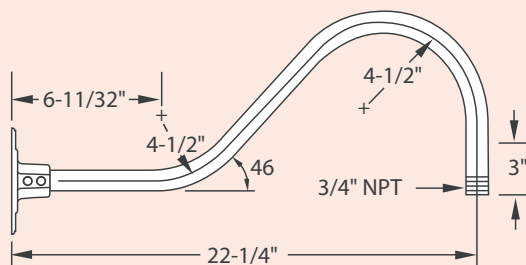

Standard Brackets

GB A 3 GWT

ITEM NO. EL-GB-A3-GWT / White
ITEM NO. EL-GB-A3-GBK / Black