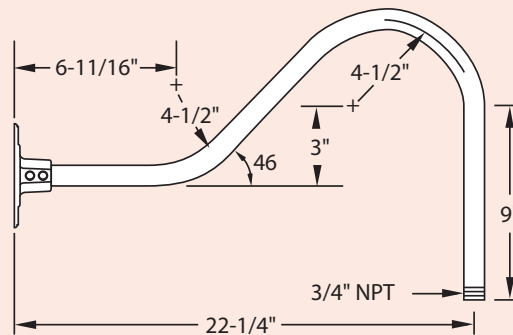

ITEM NO.	HEIGHT (A)	DIAMETER (B)	NECK (C)	WEIGHT (LBS.)
EL-AD100-I-G				
WT/BK White/Black	10"	7"	5"	2.0
EL-AD150-I-G				
WT/BK White/Black	11 1/2"	9"	5 1/4"	2.0
EL-AD200-I-G				
WT/BK White/Black	13 1/2"	11"	5 1/2"	2.5

Other colors are available with a two week lead time

Gooseneck Wall Brackets

3/4" Single Reflector Gooseneck Wall Brackets

All brackets suitable for use in wet locations. Features rigid conduit and cast wall plate which fits 4" octagonal box (by other). Brackets are finished in gloss white powder, other optional colors are available. Wall plate included.

Standard Brackets

GB A 3 GWT

ITEM NO. EL-GB-A3-GWT / White
ITEM NO. EL-GB-A3-GBK / Black

GB H 3 GWT

ITEM NO. EL-GB-H3-GWT / White
ITEM NO. EL-GB-H3-GBK / Black

Complete line of Gooseneck Designer Lighting available upon request